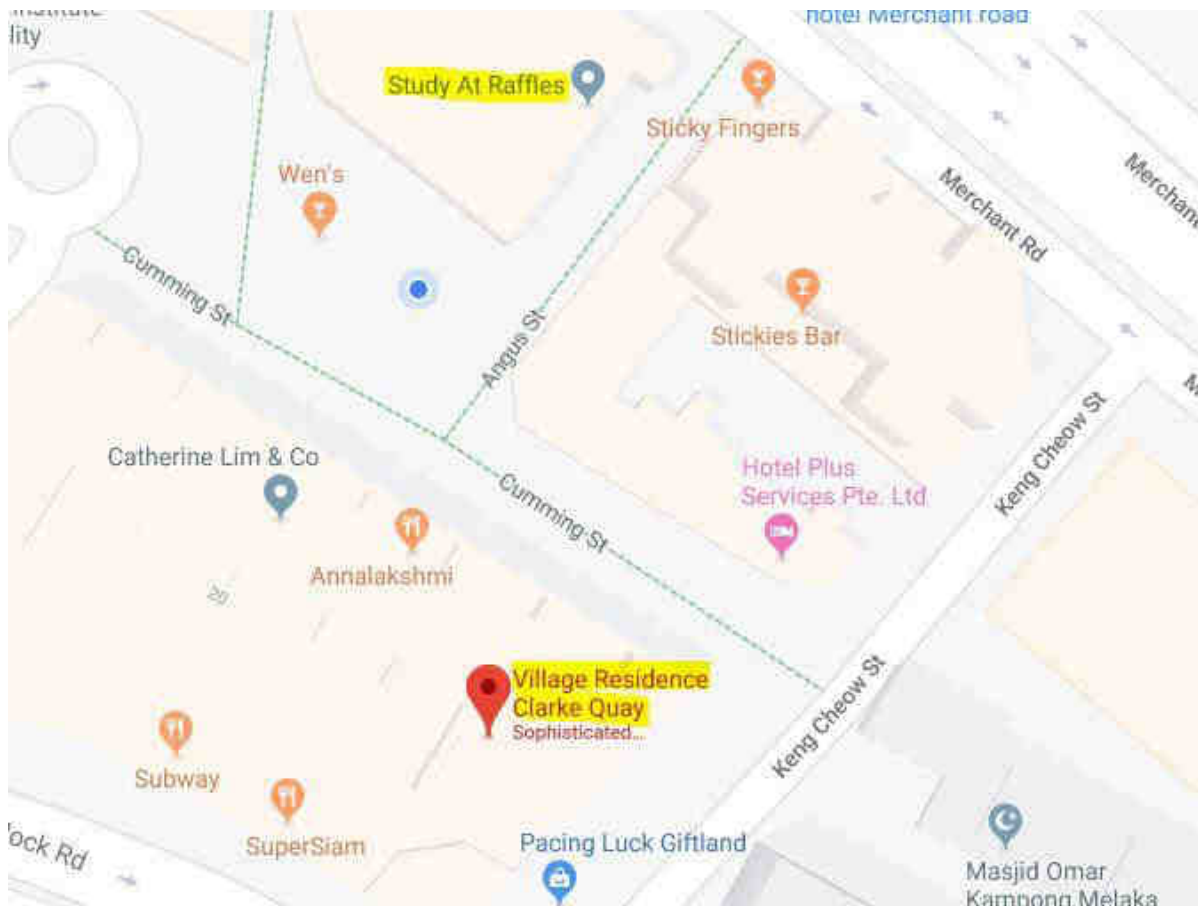

RafflesEducationNetwork

香港代理
Hong Kong Agent: education@lkhk.com www.lkhk.com 熱線電話
Hotline: +852 35948515

LKL INTERNATIONAL CONSULTING COMPANY (HONG KONG) LIMITED
樂意仕國際移民升學顧問(香港)有限公司