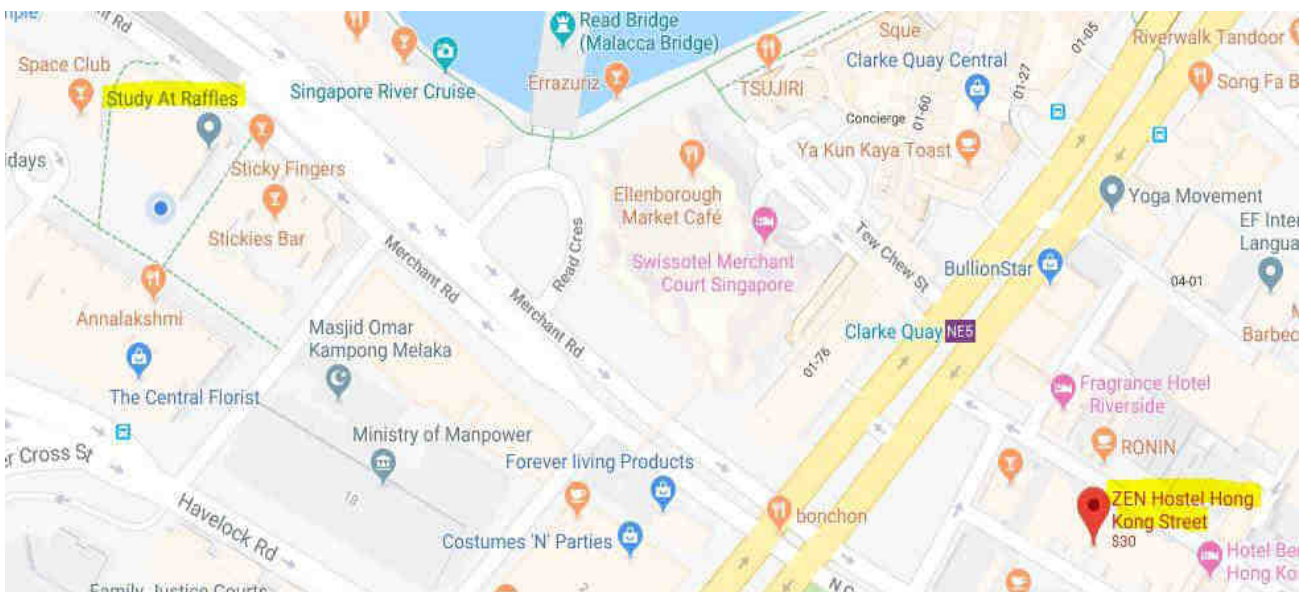

Accommodation Options for Raffles Summer Excursion Programme 2019

1. Zen Hostel Hong Kong Street

Address: 38 Hong Kong Street, Singapore, 059677

Tel: +65 3163 2250

Website: Book via www.agoda.com

Facilities and Services Available:

Payment subject to GST 7%

5-10 minutes' walk to Raffles College of Higher Education, Singapore

Nearest MRT: Clarke Quay / Raffles Place station

RafflesEducationNetwork

SINGLE ROOM

10-BED MIXED DORMITORY ROOM