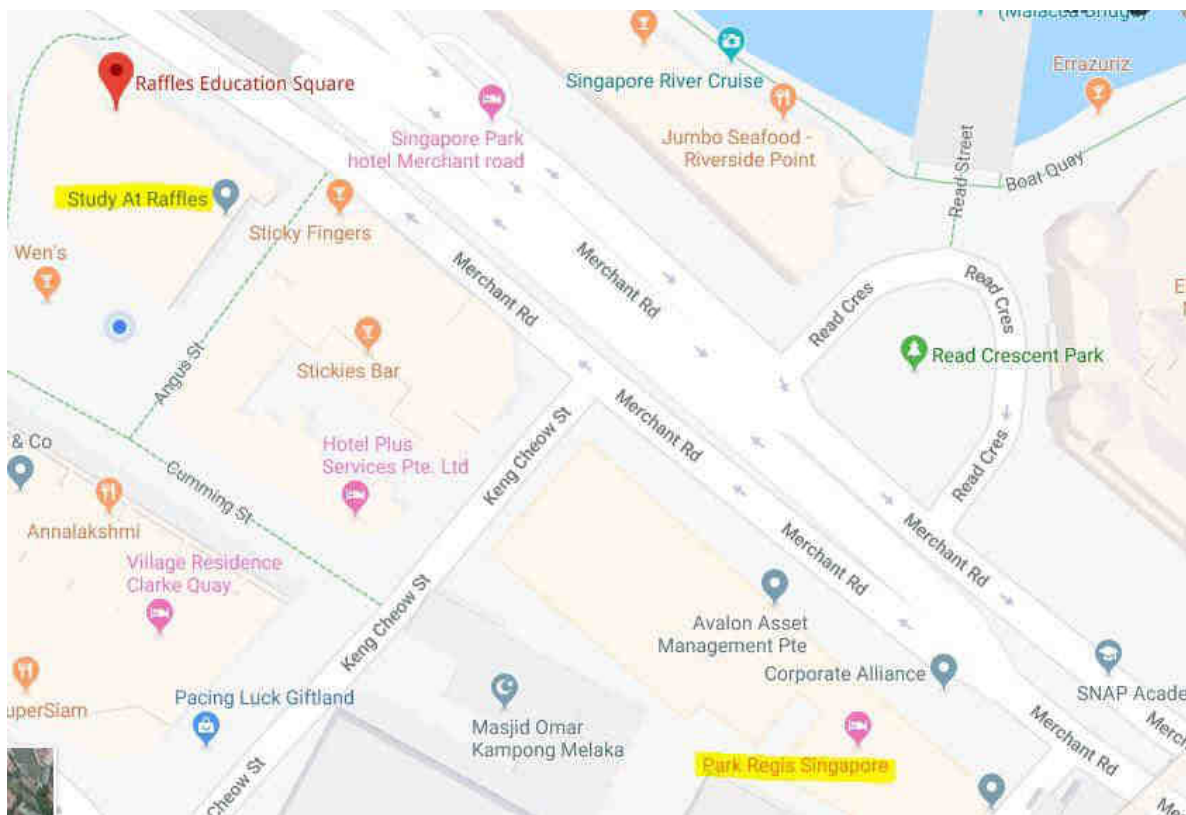

RafflesEducationNetwork

香港代理

Hong Kong Agent: education@lkhk.com www.lkhk.com

熱線電話

Hotline: +852 35948515

LKL INTERNATIONAL CONSULTING COMPANY (HONG KONG) LIMITED
樂意仕國際移民升學顧問(香港)有限公司